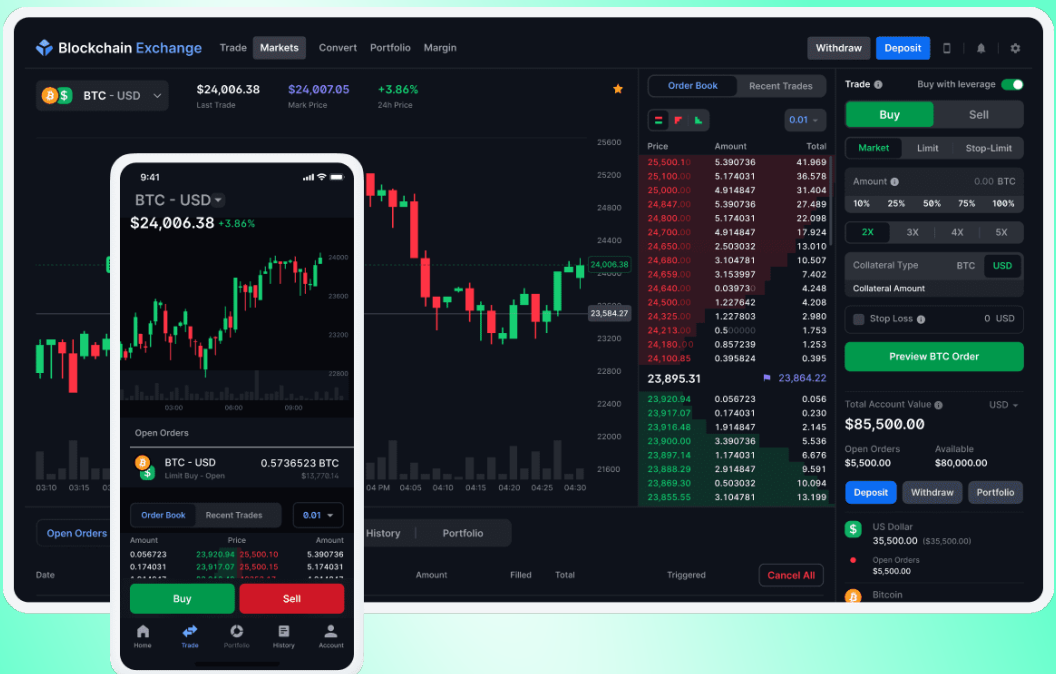

UNMATCHED EXPERTISE

CUTTING-EDGE TECHNOLOGY

DIVERSIFIED PORTFOLIO

TRANSPARENT AND TRUSTWORTHY

PERSONALIZED SUPPORT

<https://rpxtrade4u.com>