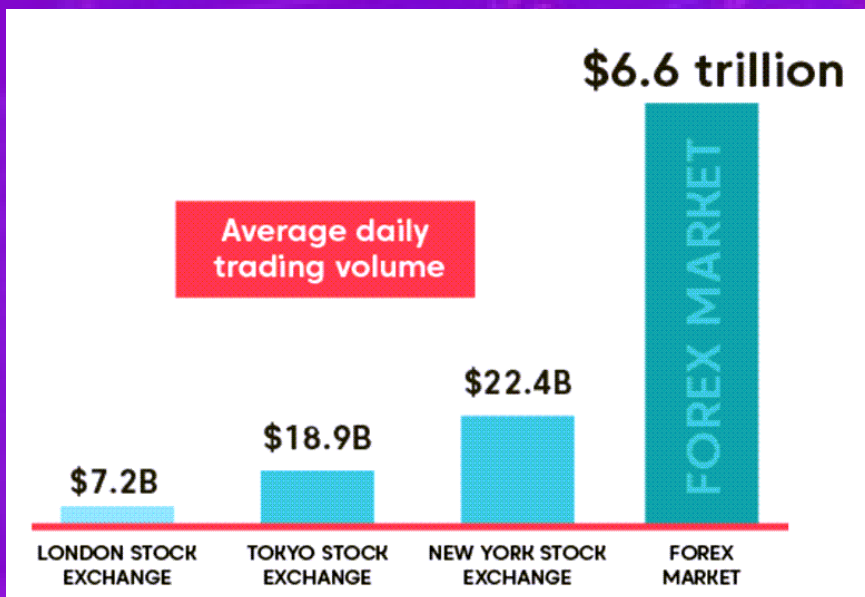

<https://rpxtrade4u.com>

<https://rpxtrade4u.com>

FOREX TRADING

The Forex (Foreign Exchange) market is the world's largest and most liquid financial market, where currencies are traded against each other. It operates 24 hours a day, five days a week, with major trading centers in cities such as London, New York, Tokyo, and Sydney. The Forex market is crucial for international trade and investment, allowing businesses and individuals to exchange currencies for global transactions. Key players include central banks, financial institutions, corporations, and individual traders. The market's liquidity and volatility offer numerous trading opportunities, making it an attractive option for both short-term and long-term investors.